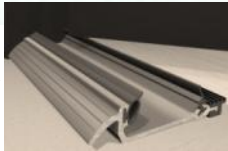

Pre-Hang Stable Door
Mortice Sashlock and Mortice Deadlock

5 Lever
Mortice
Sashlock

Lever Lock
handle or
Mortice Knob
of your
choice

4" Straight
Bolt to fix top
and bottom
leaf together

Covered
Escutcheon

5 Lever
Mortice
Deadlock

Ball Bearing
Butt Hinges

Macclex MXS/15/56 threshold weather
excluder
For 56mm thick doors
Available in gold or aluminium finish

Macclex MXS/15
threshold weather excluder
For 44mm thick doors
Available in gold or aluminium finish

Opening OUT door frames don't have a stormguard cill. The door frame is adapted to suit.

All ironmongery handles, escutcheons, hinges – choice of finish wrought iron, chrome or brass
 Price for pre-hang 5 lever mortice sashlock and deadlock **£240 + VAT**
 For keys to be keyed alike please add **£25 + VAT** to the above price