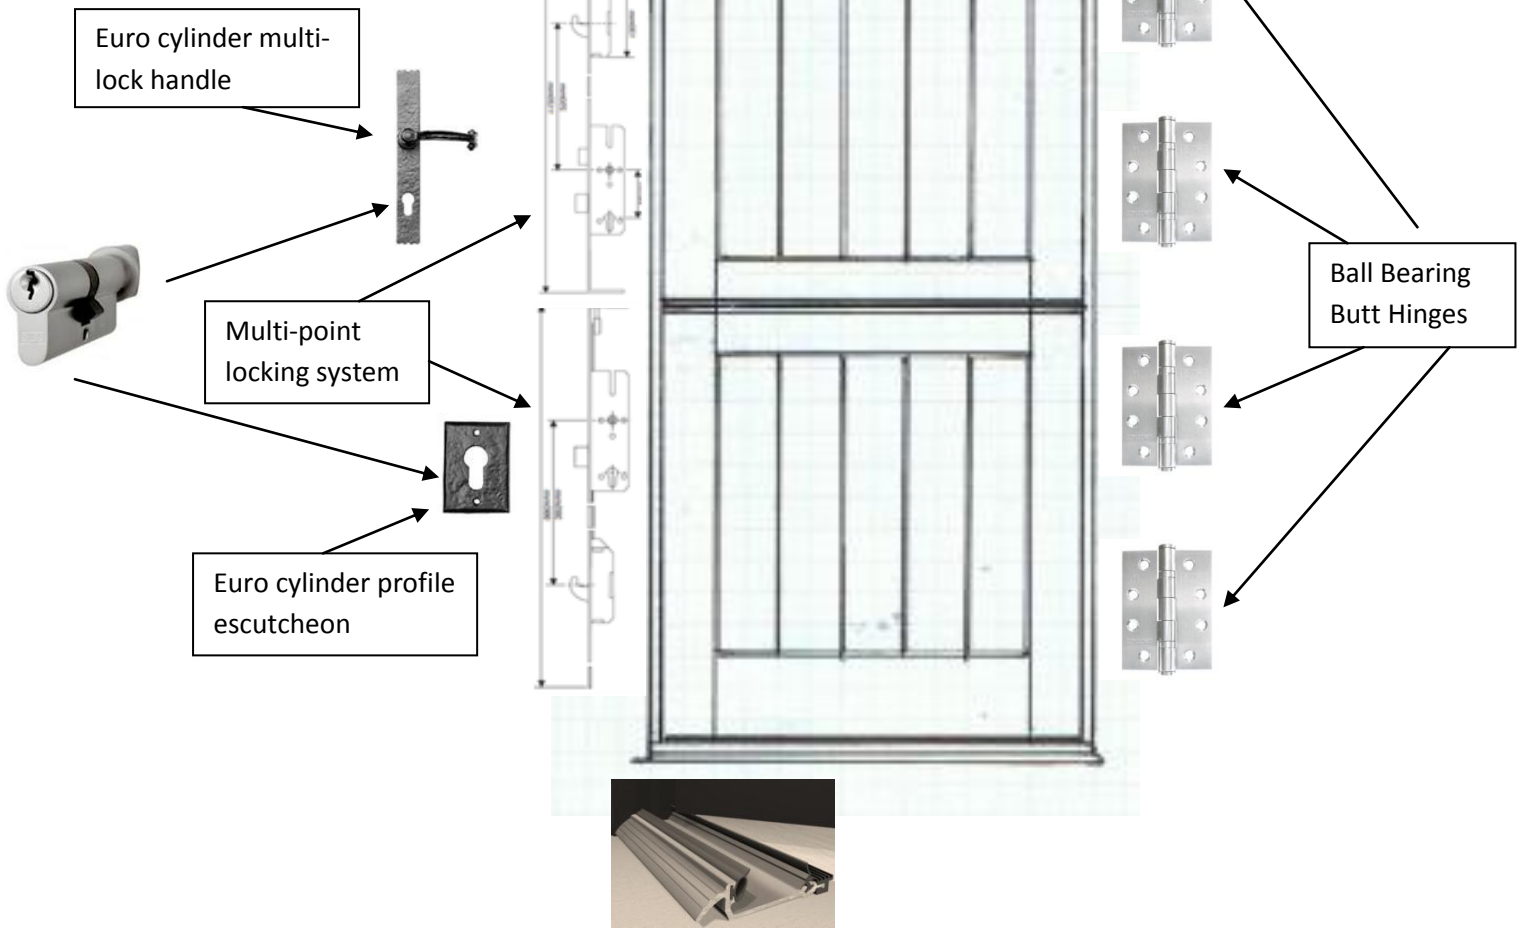

**Pre-Hang Stable Door**

**Multipoint locking System**

**Please Note: This is for a 56mm thick door only!**

Macclex MXS/15/56 threshold weather excluder

For 56mm thick doors

Available in gold or aluminium finish

Opening OUT door frames don't have a stormguard cill. The door frame is adapted to suit.

Handles and escutcheon – choice of style and finish wrought iron, chrome or brass

Price for pre-hang multi-locking system **£320 + VAT**