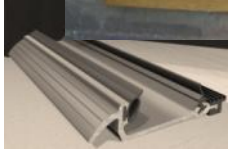

Pre-Hang Single Door
MORTICE SASHLOCK

Lever Lock handle or Mortice Knob of your choice

5 Lever Mortice Sashlock

Ball Bearing Butt Hinges

Please Note: 56mm thick door has 4 hinges

Macclex MXS/15/56 threshold weather excluder
For 56mm thick doors
Available in gold or aluminium finish

Macclex MXS/15 threshold weather excluder
For 44mm thick doors
Available in gold or aluminium finish

Opening OUT door frames don't have a stormguard cill. The door frame is adapted to suit.

Handles, hinges – choice of finish wrought iron, chrome or brass
Price for pre-hang mortice sashlock **£180 + VAT**