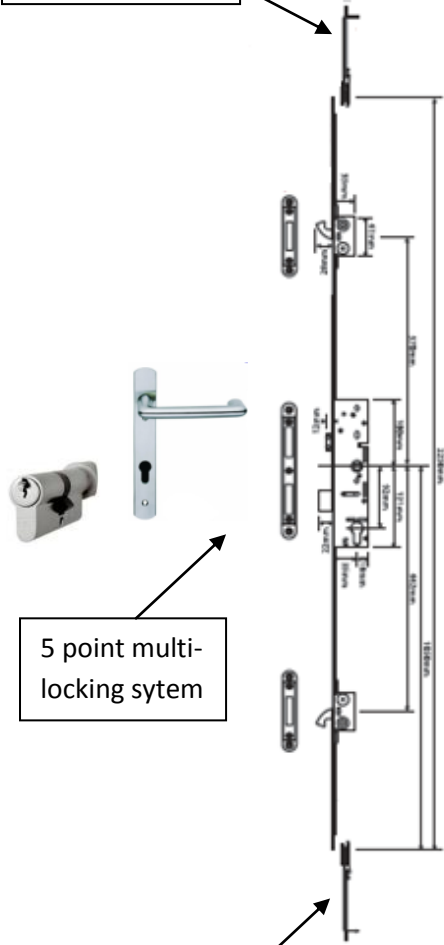

**Pre-Hang Single Door**  
**5 POINT MULTI-LOCKING SYSTEM**

Top shoot bolt

Ball Bearing  
Butt Hinges

Please Note: 56mm  
thick door has 4 hinges

5 point multi-  
locking system

Bottom shoot bolt

Macclex MXS/15/56 threshold weather  
excluder  
For 56mm thick doors  
Available in gold or aluminium finish

Macclex MXS/15  
threshold weather excluder  
For 44mm thick doors  
Available in gold or aluminium finish

Opening OUT door frames don't have a stormguard cill. The door frame is adapted to suit.

Handles, hinges – choice of finish wrought iron, chrome or brass  
Price for pre-hang 5 point multi-locking system **£300 + VAT**