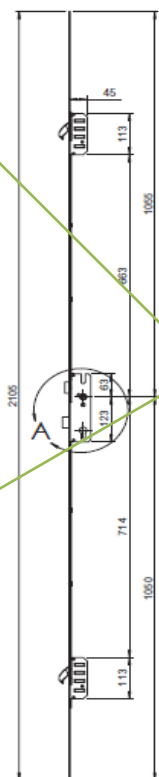

Pre-Hang Single Door

3 POINT MULTIPOINT LOCKING SYSTEM

doormaker.co.uk

Secured by Design
Winkhaus
3 point
Multilock

MPX6 Euro Cylinder
& Thumb-turn inside)
or Double Cylinder
(anti bump, drill, pick,
snap etc)

Euro lever
handles

Ball bearing butt
hinges 56mm /
60mm thick doors
have 4

Macclex MXS/15/56 (56/60mm
doors)
Threshold weather excluder
For 56mm thick doors
Available in gold or aluminium
finish

Macclex MXS/15 (44mm doors)
Threshold weather excluder
For 56mm thick doors
Available in gold or
aluminium finish