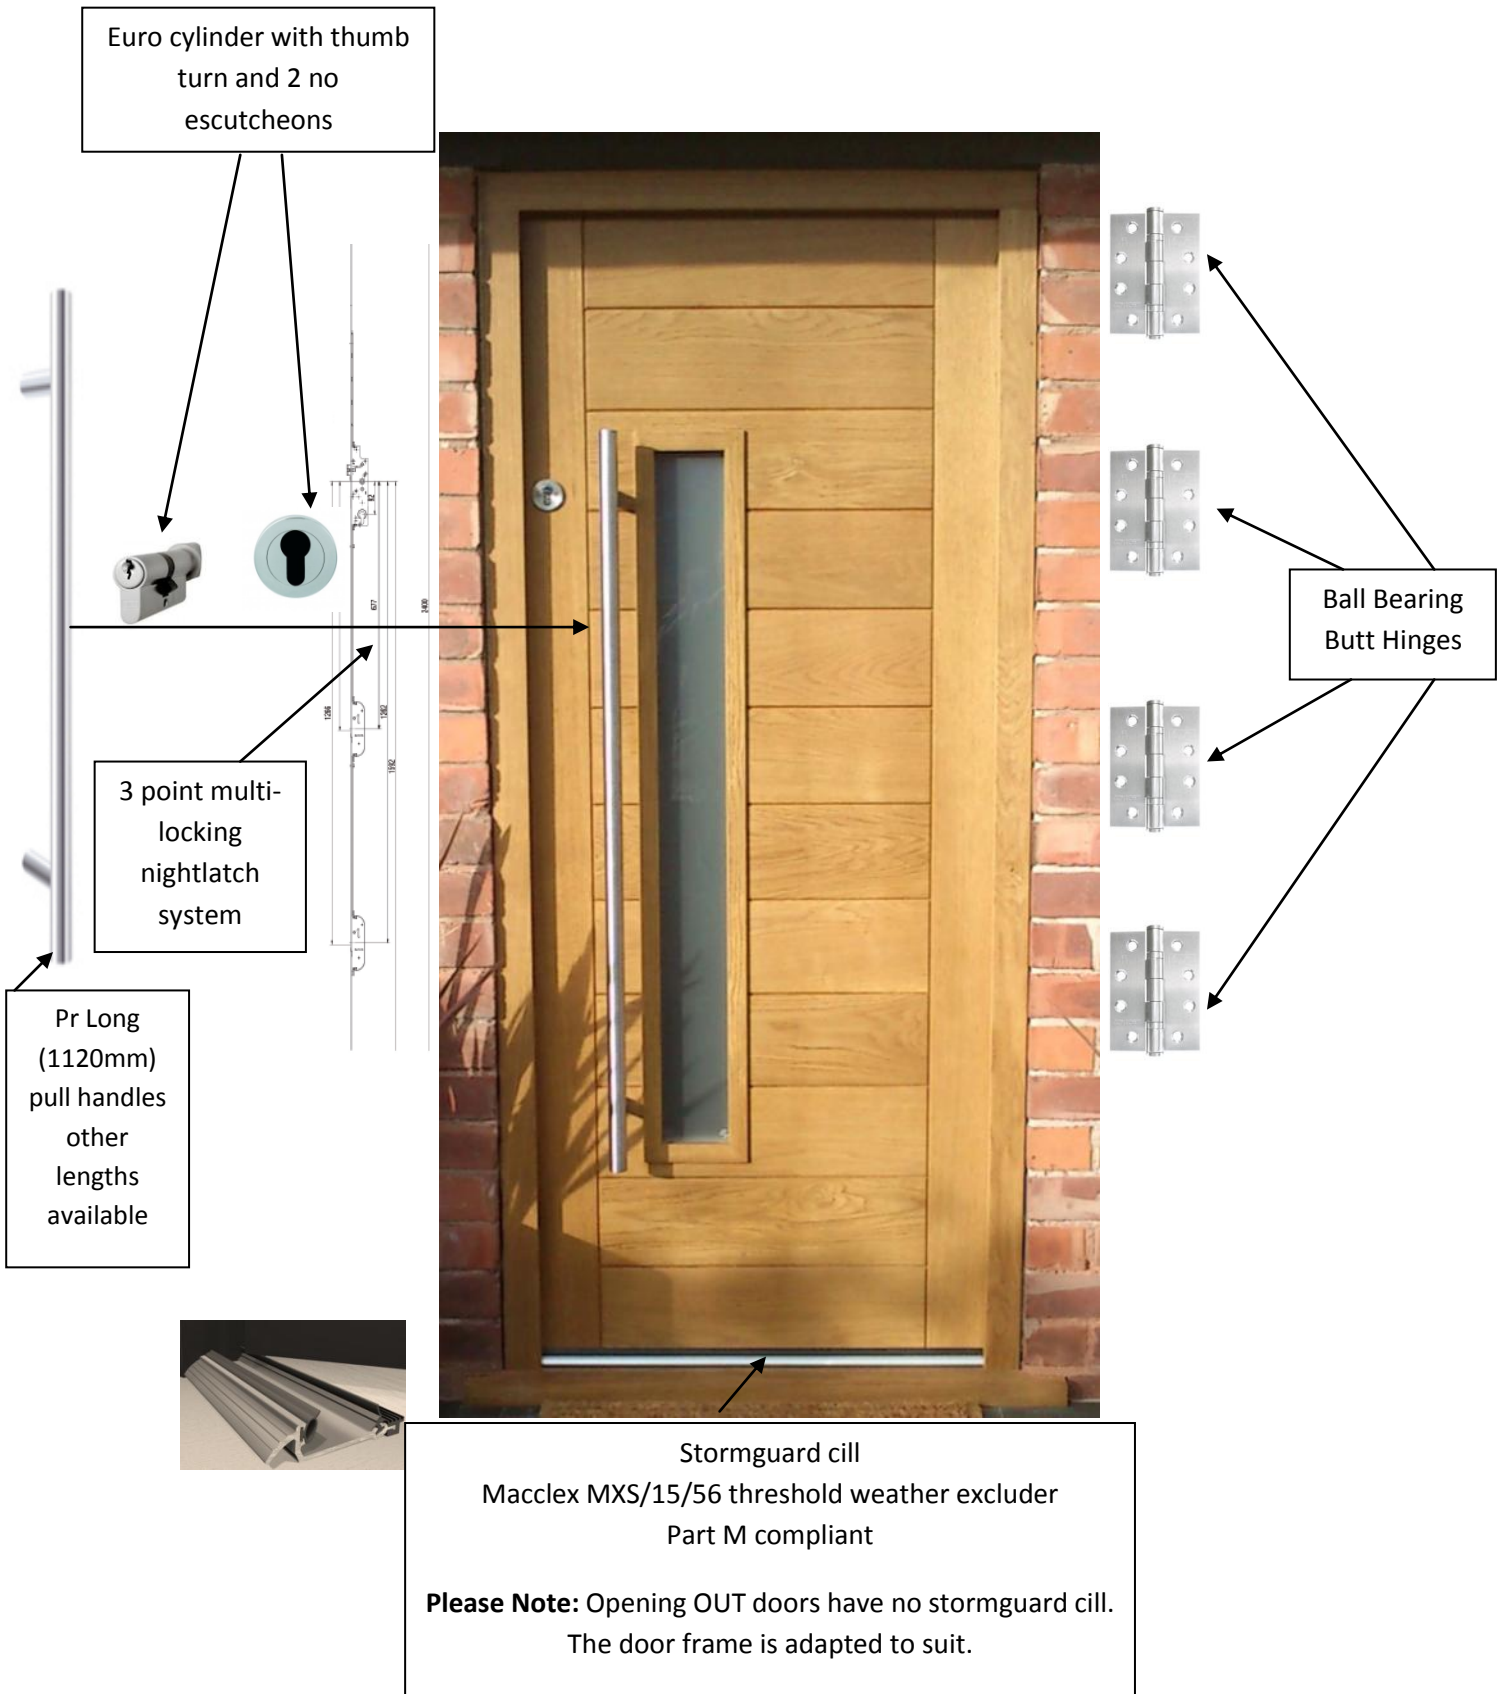

CONTEMPORARY DOOR PRE-HANG INFORMATION

3 Point multi locking Nightlatch system

All ironmongery Satin or Polished stainless steel

Price: This is the pre-hang price stated in our contemporary door quotations. Most of the other pre-hang options are also available for these doors